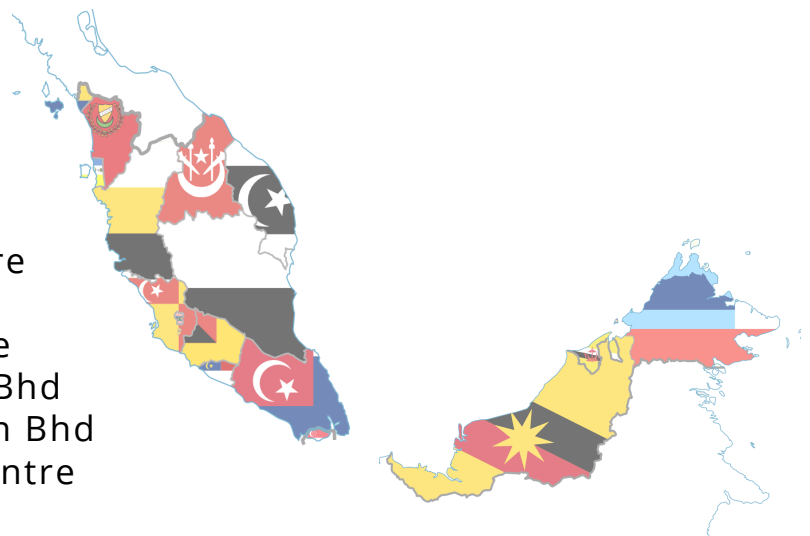

Southern Region

- Festa Music Centre
- Gramercy Music Centre
- Impian Emas Music Centre
- Jazz Music Centre
- Johor Bahru Music Centre
- Masai Music Centre Sdn Bhd
- Mega Music Academy Sdn Bhd
- Taman Sri Putri Music Centre
- Vivo Music Sdn Bhd
- Xin Xin Music Centre