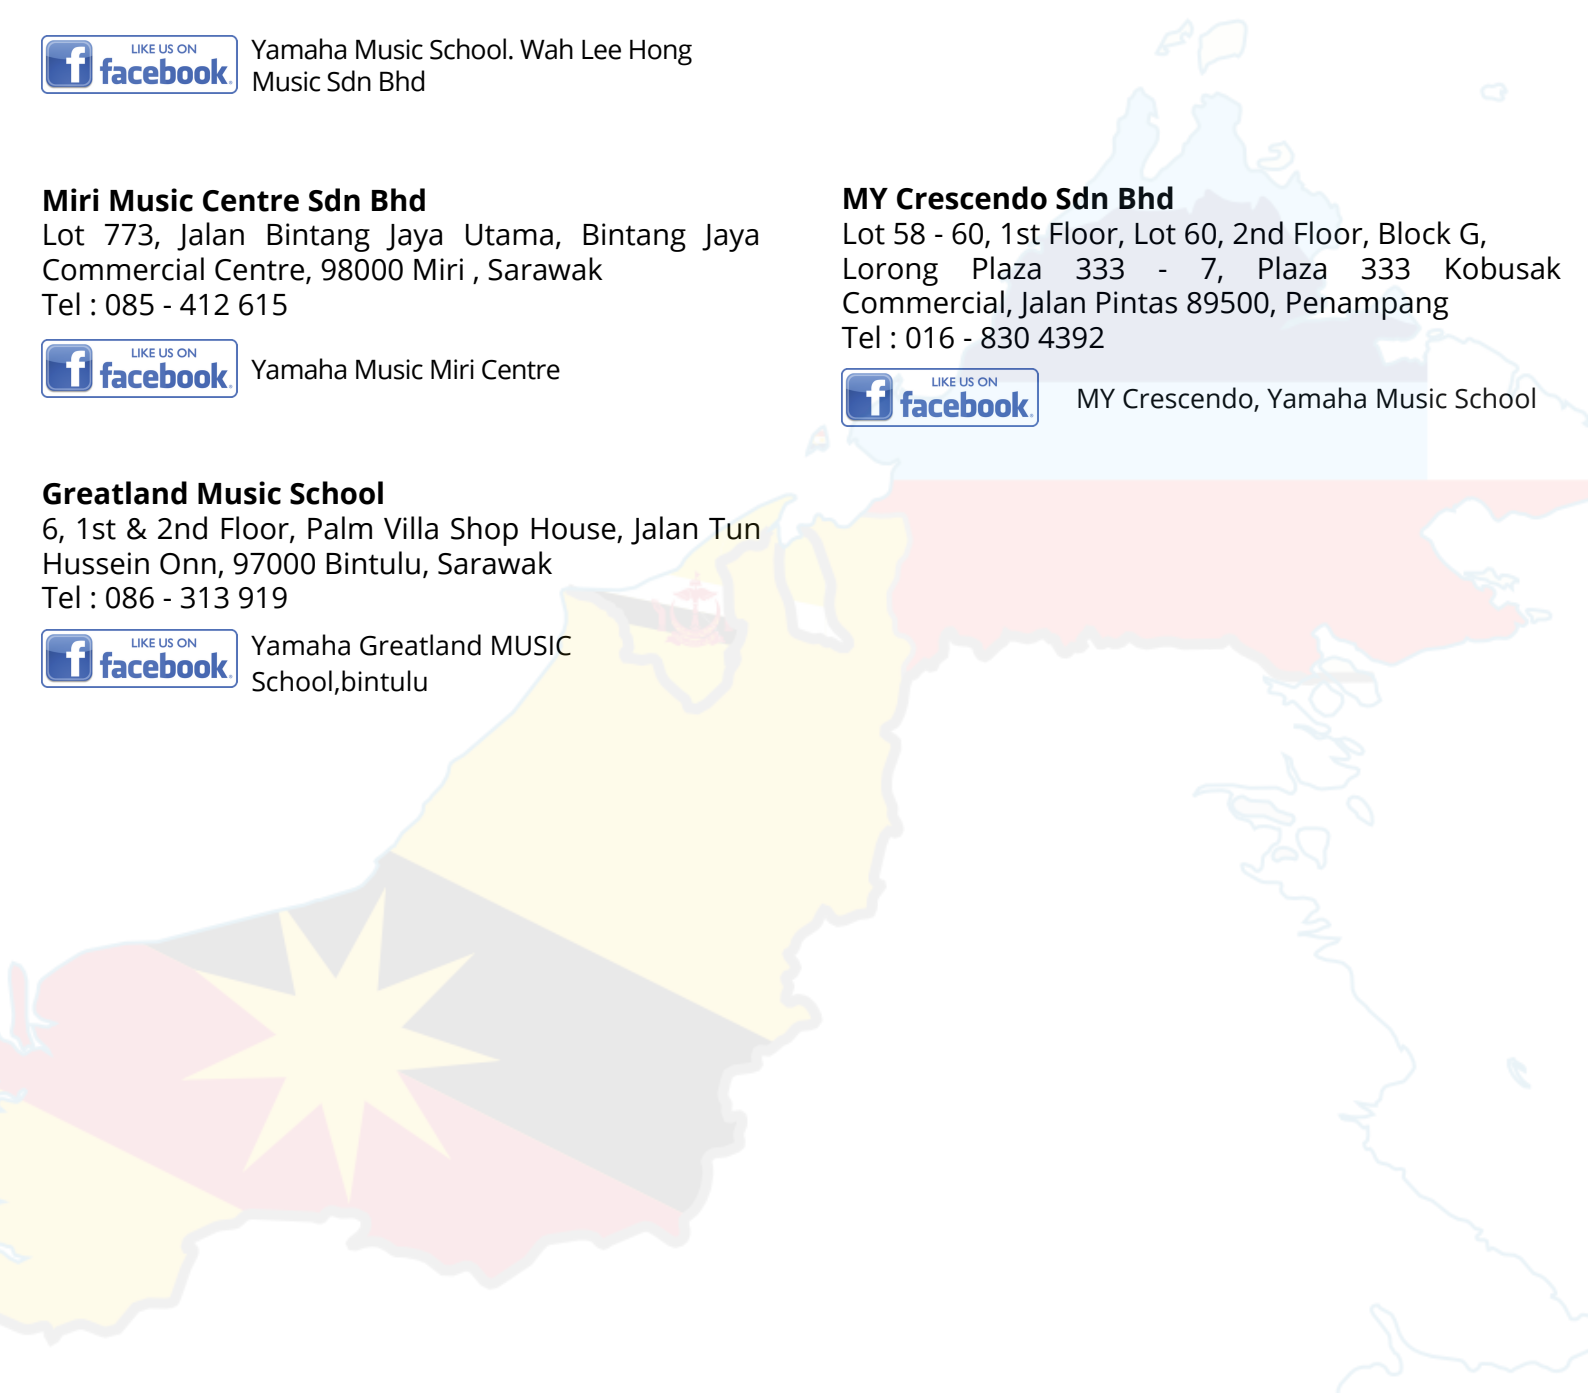

YAMAHA MUSIC SCHOOL DIRECTORY - EAST MALAYSIA

Wah Lee Hong Music Sdn Bhd

Lot 7916, Ground Floor, Queen's Court, Jalan Wan Alwi, 93350 Kuching, Sarawak
Tel : 082 - 451 266

Wah Lee Hong Music Sdn Bhd

Lot 3760, No 80 & Lot 3761 No 82, Lorong Pahlawan 7A4, 96000 Sibu, Sarawak
Tel: 084 - 219 595

Wah Lee Hong Music Sdn Bhd

No 23, 1st Floor , Jalan Getah, 96100 Sarieki , Sarawak
Tel : 084 - 651 113

Wah Lee Hong Music (Sabah) Sdn Bhd

Lot 17-20, 1st Floor, Block D, City Mall, Lorong City Mall, Jalan Lintas, 88450 Kota Kinabalu, Sabah
Tel : 088 - 448 188

Yamaha Music School. Wah Lee Hong Music Sdn Bhd

Miri Music Centre Sdn Bhd

Lot 773, Jalan Bintang Jaya Utama, Bintang Jaya Commercial Centre, 98000 Miri , Sarawak
Tel : 085 - 412 615

Yamaha Music Miri Centre

Greatland Music School

6, 1st & 2nd Floor, Palm Villa Shop House, Jalan Tun Hussein Onn, 97000 Bintulu, Sarawak
Tel : 086 - 313 919

Yamaha Greatland MUSIC School, bintulu

Tawau Music Centre Sdn Bhd

590, 1st Floor, Block E, Town Extension II, jalan HJ Karim, 91009 Tawau, Sabah
Tel : 089 - 773 577

Tawau Music

The Chorus

93 (Ground & 1st Floor) , 94 (1st Floor), Blok 11, Prima Square, Batu 4, Jalan Utara, 90000 Sandakan, Sabah
Tel : 089 - 235 601

The Chorus Music School

MY Crescendo Sdn Bhd

Lot 58 - 60, 1st Floor, Lot 60, 2nd Floor, Block G, Lorong Plaza 333 - 7, Plaza 333 Kobusak Commercial, Jalan Pintas 89500, Penampang
Tel : 016 - 830 4392

MY Crescendo, Yamaha Music School